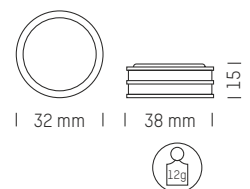

Farbe / Colour

- Alu / Aluminum