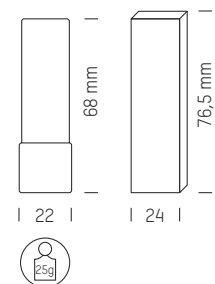

Farben / Colours

Gold glänzend, Silber glänzend / bright gold, bright silver