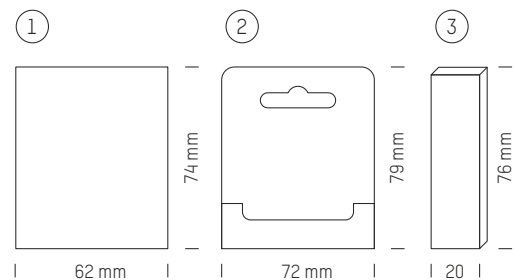

PRODUCT DETAILS

Material: Cardboard
Delivery time: approx. 5 weeks
Printing: 4c offset