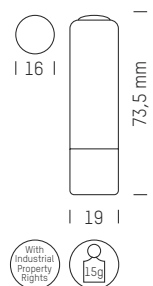

PRODUCT DETAILS

- **Material:** Plastic
- **Packaging:** 100 single grid carton
- **Delivery time:** approx. 3 weeks
- **Printing:**
  - silkscreen
  - hot foil stamping
  - 4c label

Farben (gefrostet, poliert - Kappe und Fuß kombinierbar):

Colours (frosted or polished - top and bottom combinable):