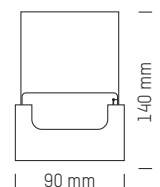

PRODUCT DETAILS

Material: Cardboard
Packaging: carton
Delivery time: approx. 5 weeks
Printing: 4c offset