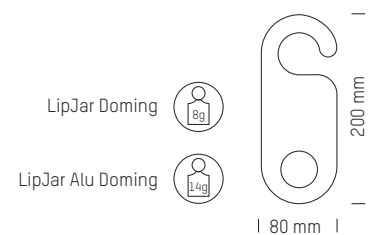

PRODUCT DETAILS

Material: Cardboard
Packaging: carton
Delivery time: approx. 5 weeks
Printing: 4c offset