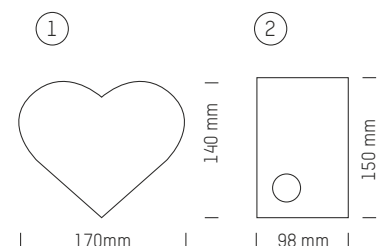

PRODUCT DETAILS

Material: Cardboard
Packaging: carton
Delivery time: approx. 5 weeks
Printing: 4c offset