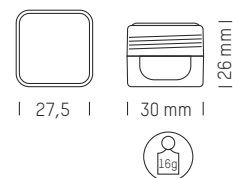

Farben / Colours

- ☒ Klarsicht / Clear