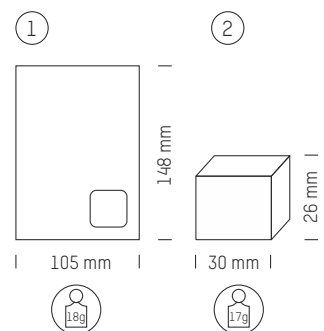

PRODUCT DETAILS

Material: Cardboard
Packaging: carton
Delivery time: approx. 5 weeks
Printing: 4c offset