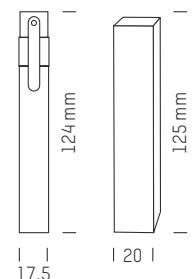

Farbe / Colour

○ ● Phiole : transparent, Pumpenaufsatz: weiß / Phial: transparent, pump application: white