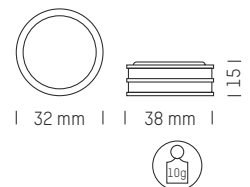

Farbe / Colour

- Alu / Aluminum