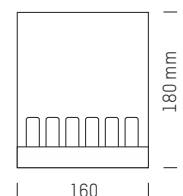

DISPLAY PET

Transparentes, vorgeformtes Tiefziehtray für die perfekte Präsentation von 24 Lippenpflegestiften. Inkl. bedruckter Hintergrundkarte mit 4c Offsetdruck und Aufkleber für die Vorderleiste.

KOMBINATIONEN

- 24 Lipcare Original s. S. 4 - 15
- 24 Lipcare 3D / Doming s. S. 16 - 19

PRODUKTDDETAILS

Material: PET
Verpackung: Polybeutel + Karton
Lieferzeit: ca. 5 Wochen
Druck: 4c Digitaldruck

DISPLAY PET

Transparent, pre-formed, deep-drawing tray for a perfect presentation of 24 lip balm sticks. Incl. printed back-drop card with 4c offset printing and label for front.

COMBINATIONS

- 24 Lipcare Original see p. 4 - 15
- 24 Lipcare 3D / Doming see p. 16 - 19

PRODUCT DETAILS

Material: PET
Packaging: PET bag + carton
Delivery time: approx. 5 weeks
Printing: 4c digital print

Farbe: transparent / **Colour:** transparent