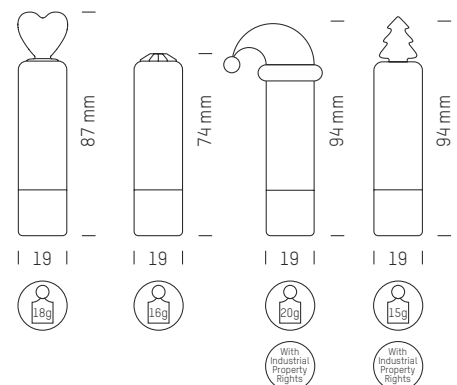

LIPCARE 3D SEASON

LIPCARE 3D SEASON

Lippenpflegestifte mit 3D-Aufsatz für viele Gelegenheiten: Mit rotem Herz für Valentins- oder Muttertag, mit roter Zipfelmütze oder grünem Tannenbäumchen als dreidimensionaler Weihnachtsgruß oder mit einem glitzerndem Strassstein als Geschenk für anspruchsvolle Kunden.

LIPPENPFLEGE

- Produktion in Deutschland nach Kosmetikverordnung und Kosmetik GMP
- Geprüft durch das Institut Fresenius
- Haltbarkeit: 36 Monate

REZEPTUREN

- Standard: Planty
- Gegen Aufpreis: LipNature, LSF 20, LSF 30
- Weitere Rezepturen siehe S. 52-53

PRODUKTDDETAILS

- **Material:** Kunststoff
- **Verpackung:** 100er Gitterkarton / Polybeutel
- **Lieferzeit:** ca. 3 Wochen
- **Druck:**
  - Siebdruck
  - Heißfolienprägung
  - 4c Etikett

LIPCARE 3D SEASON

Lip care stick with 3D application – ideal for all occasions: With a red heart for Valentine's or Mother's Day, with a red jelly bag cap or green Christmas tree as a three-dimensional Christmas greeting, or with an elegant, sparkling rhinestone as a gift for discerning customers.

LIPCARE

- Production in Cologne / EU in accordance with cosmetics GMP
- Tested by the Institut Fresenius
- Shelf life: 36 months

FORMULAS

- Standard: Planty
- For additional charge: LipNature, SPF 20, SPF 30
- Further formulas see p. 52-53

PRODUCT DETAILS

- **Material:** Plastic
- **Packaging:** 100 single grid carton / PET bag
- **Delivery time:** approx. 3 weeks
- **Printing:**
  - silkscreen
  - hot foil stamping
  - 4c label

Farben (gefrostet, poliert - Kappe und Fuß kombinierbar):
Colours (frosted or polished – top and bottom combinable):